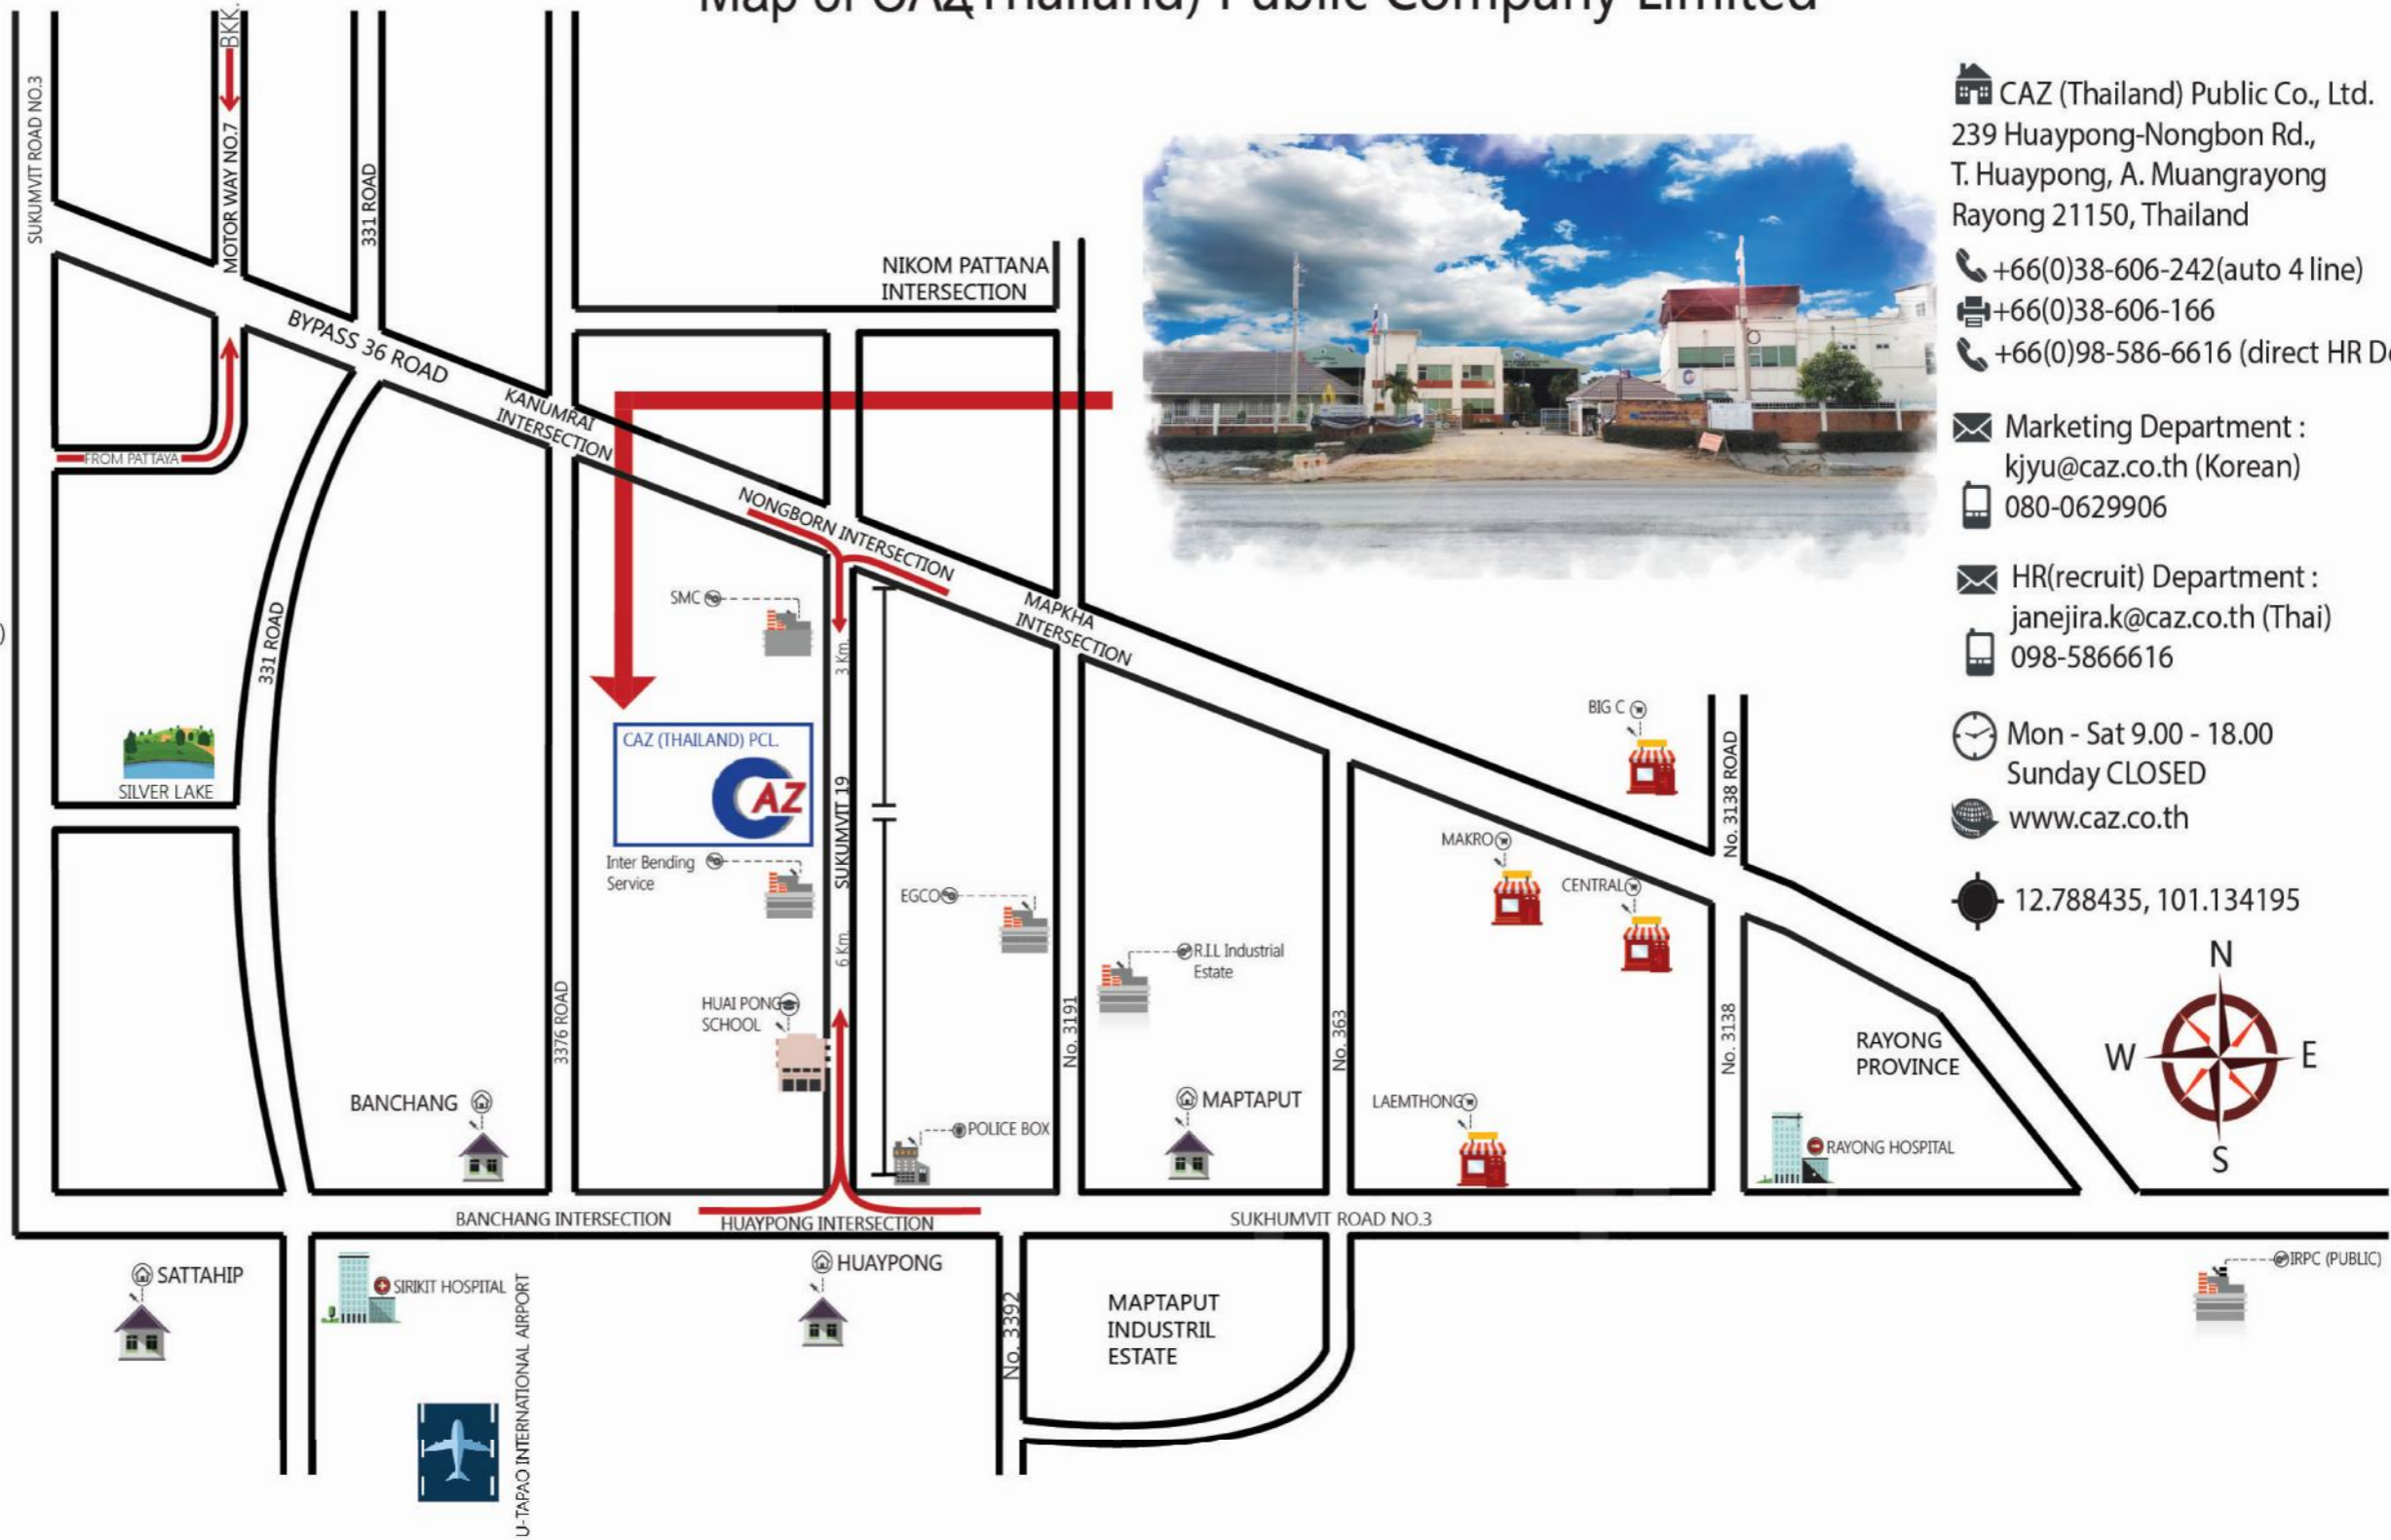

Map of CAZ(Thailand) Public Company Limited

JOMTIEN AND PATTAYA BEACH

PATTAYA CITY (NORTH)

PATTAYA CITY (CENTRAL)

PATTAYA CITY (SOUTH)

- 🏠 CAZ (Thailand) Public Co., Ltd.
239 Huaypong-Nongbon Rd.,
T. Huaypong, A. Muangrayong
Rayong 21150, Thailand
- ☎ +66(0)38-606-242(auto 4 line)
- ☎ +66(0)38-606-166
- ☎ +66(0)98-586-6616 (direct HR Dept.)
- ✉ Marketing Department :
kju@caz.co.th (Korean)
080-0629906
- ✉ HR(recruit) Department :
janejira.k@caz.co.th (Thai)
098-5866616
- 🕒 Mon - Sat 9.00 - 18.00
Sunday CLOSED
- 🌐 www.caz.co.th
- 📍 12.788435, 101.134195